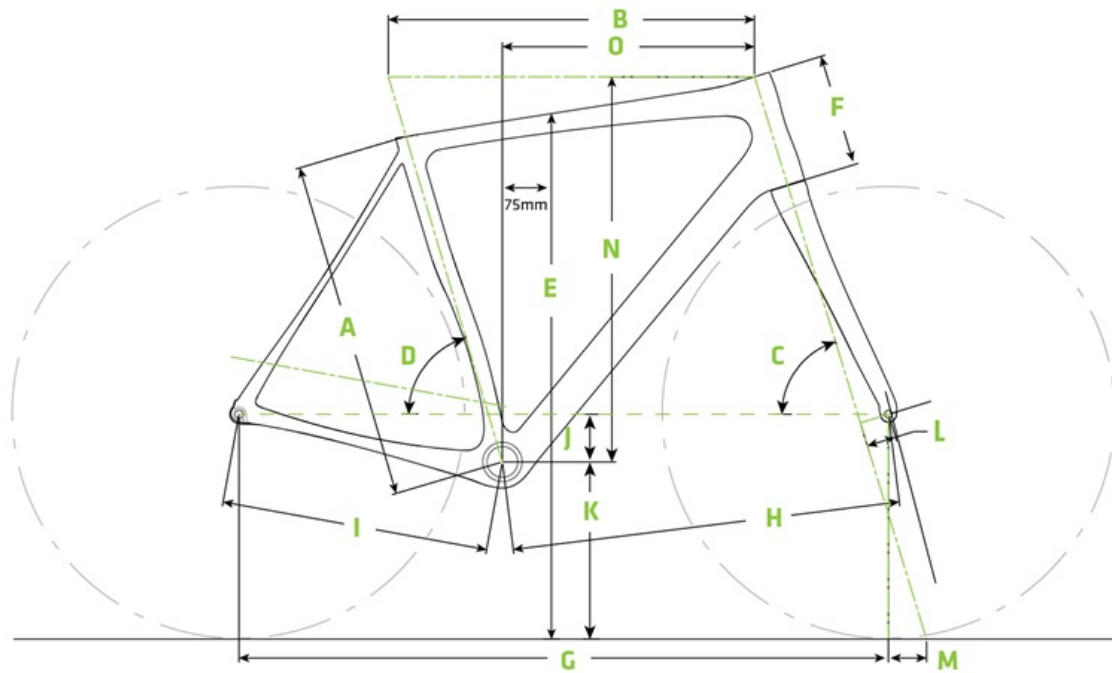

Synapse Carbon

	44	48	51	54	56	58	61
A SEAT TUBE LENGTH (CM)	37.0	40.7	44.3	48.0	52.0	55.0	59.0
B TOP TUBE HORIZONTAL (CM)	50.5	51.7	53.1	54.7	56.1	57.9	60.4
C HEAD TUBE ANGLE	70.2°	70.8°	71.7°	*	73.0°	73.0°	73.0°
D SEAT TUBE ANGLE	74.7°	74.6°	74.3°	73.9°	73.5°	73.0°	72.5°
E STANDOVER (CM)	68	71.2	74.2	77.3	80.4	83.3	86.8
F HEAD TUBE LENGTH (CM)	10.3	12.2	13.7	16.1	17.3	19.7	22.9
G WHEELBASE (CM)	98.9	99.6	99.4	100.8	99.5	100.9	102.8
H FRONT CENTER (CM)	59.1	59.8	59.6	60.9	59.6	60.9	62.7
I CHAIN STAY LENGTH (CM)	41.0	41.0	41.0	41.0	41.0	41.0	41.0
J BOTTOM BRACKET DROP (CM)	7.5	7.5	7.5	7.3	7.3	7.0	7.0
K BOTTOM BRACKET HEIGHT (CM)	27.0	27.0	27.0	27.2	27.2	27.5	27.5
L FORK RAKE (CM)	6.0	6.0	5.5	5.5	4.5	4.5	4.5
M TRAIL (CM)	6	5.6	5.6	5.6	5.8	5.8	5.8
N STACK (CM)	51	53	55	57	59	61	64
O REACH (CM)	36.5	37.1	37.7	38.2	38.6	39.3	40.2