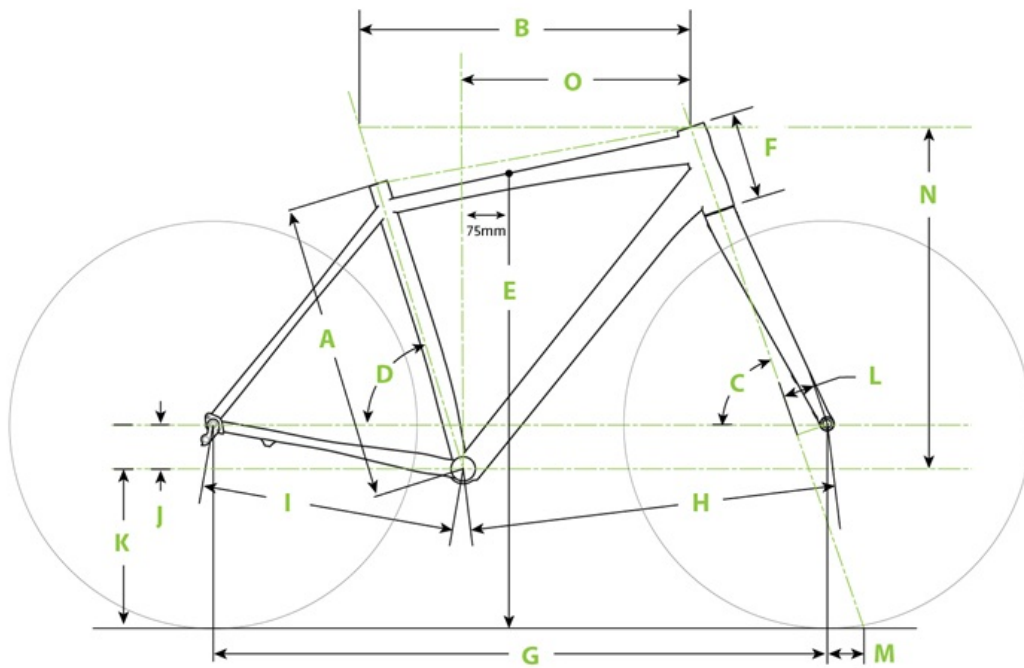

Produktspezifikation

Rahmen	SmartForm C2 Alloy, 142x12 thru-axle, tapered headtube, flat mount disc, StraightShot internal cable routing, multiple gear/bottle mounts
Gabel	Full Carbon, 1-1/8" to 1-1/4" steerer, 55mm OutFront offset, flat mount disc, internal routing, 12x100 thru axle
Dämpfer	Null
Felgen	WTB ST i23 TCS, 28h, tubeless ready
Naben	(F) Formula RX-512, 12x100 centerlock / (R) Formula RX-142, 12x142 centerlock
Speichen	Stainless Steel, 14g
Reifen	WTB Riddler TCS Light, 700 x 37c, tubeless ready
Pedale	Not Included
Kurbel	FSA Omega ME alloy, 46/30
Tretlager	FSA Omega
Kette	KMC X11, 11-speed
Zahnkränze	Shimano 105, 11-34, 11-speed
Umwerfer	Shimano 105, 31.8 clamp
Schaltwerk	Shimano 105 GS
Schalthebel	Shimano 105 hydro disc, 2x11
Lenker	Cannondale 3, butted 6061 alloy, 16 deg flare drop
Griffe	Cannondale Grip Bar Tape w/Gel, 3.5mm
Vorbau	Cannondale 3, 6061 alloy, 31.8, 7°
Steuersätze	Topstone Si, 25mm Alloy top cap
Bremsen	Shimano 105 hydro disc, 160/160mm RT56 rotors
Sattel	Fabric Scoop Radius Sport, steel rails
Sattelstütze	Cannondale 3, 6061 Alloy, 27.2 x 350mm
Größen	S, M, L, XL

Topstone

	XS	SM	MD	LG	XL
A SEAT TUBE LENGTH (CM)	41.0	45.8	50.5	55.3	60.0
B TOP TUBE HORIZONTAL (CM)	52.5	54.4	56.1	57.9	59.6
C HEAD TUBE ANGLE	70°	71°	71°	71°	71°
D SEAT TUBE ANGLE	73.1°	73.1°	73.1°	73.1°	73.1°
E STANDOVER (CM)	70.3	74.4	78.4	82.5	86.3
F HEAD TUBE LENGTH (CM)	8.9	11.8	14.9	18.2	21.4
G WHEELBASE (CM)	101.1	102.2	104.0	106.0	107.8
H FRONT CENTER (CM)	59.3	60.3	62.1	64.1	65.9
I CHAIN STAY LENGTH (CM)	43.0	43.0	43.0	43.0	43.0
J BOTTOM BRACKET DROP (CM)	7.5	7.5	7.5	7.5	7.5
K BOTTOM BRACKET HEIGHT (CM)	28.4	28.4	28.4	28.4	28.4
L FORK RAKE (CM)	5.5	5.5	5.5	5.5	5.5
M TRAIL (CM)	7.2	6.5	6.5	6.5	6.5
N STACK (CM)	51.8	54.9	57.9	61.0	64.0
O REACH (CM)	36.8	37.7	38.5	39.4	40.2